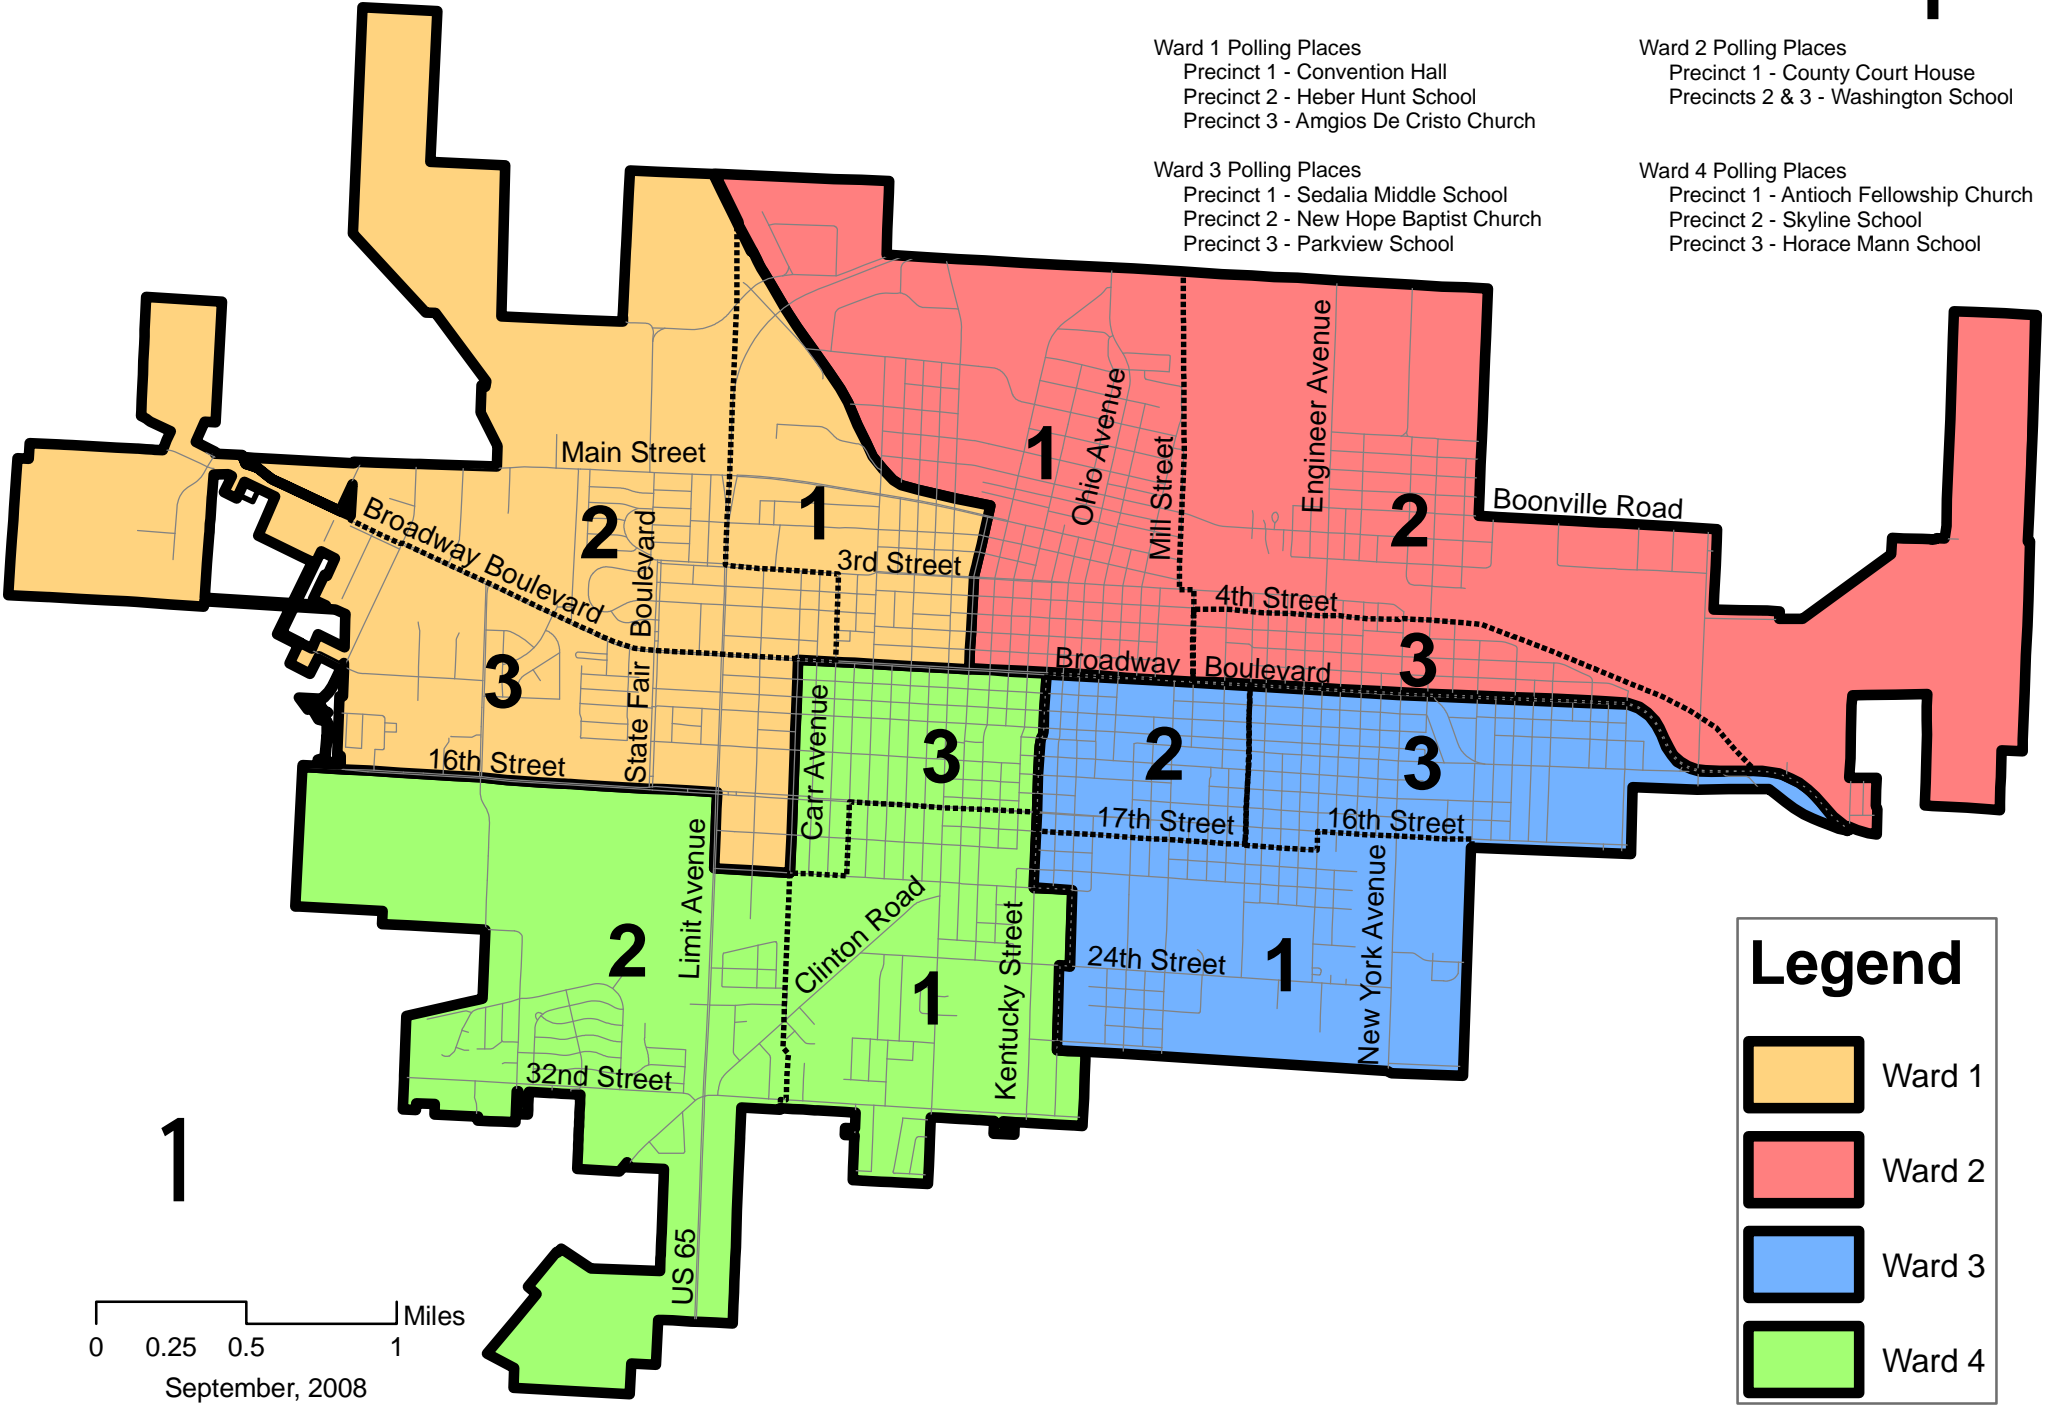

Sedalia Ward and Precinct Map

Ward 1 Polling Places
 Precinct 1 - Convention Hall
 Precinct 2 - Heber Hunt School
 Precinct 3 - Amgios De Cristo Church

Ward 2 Polling Places
 Precinct 1 - County Court House
 Precincts 2 & 3 - Washington School

Ward 3 Polling Places
 Precinct 1 - Sedalia Middle School
 Precinct 2 - New Hope Baptist Church
 Precinct 3 - Parkview School

Ward 4 Polling Places
 Precinct 1 - Antioch Fellowship Church
 Precinct 2 - Skyline School
 Precinct 3 - Horace Mann School

Legend

- Ward 1
- Ward 2
- Ward 3
- Ward 4

0 0.25 0.5 1 Miles
 September, 2008