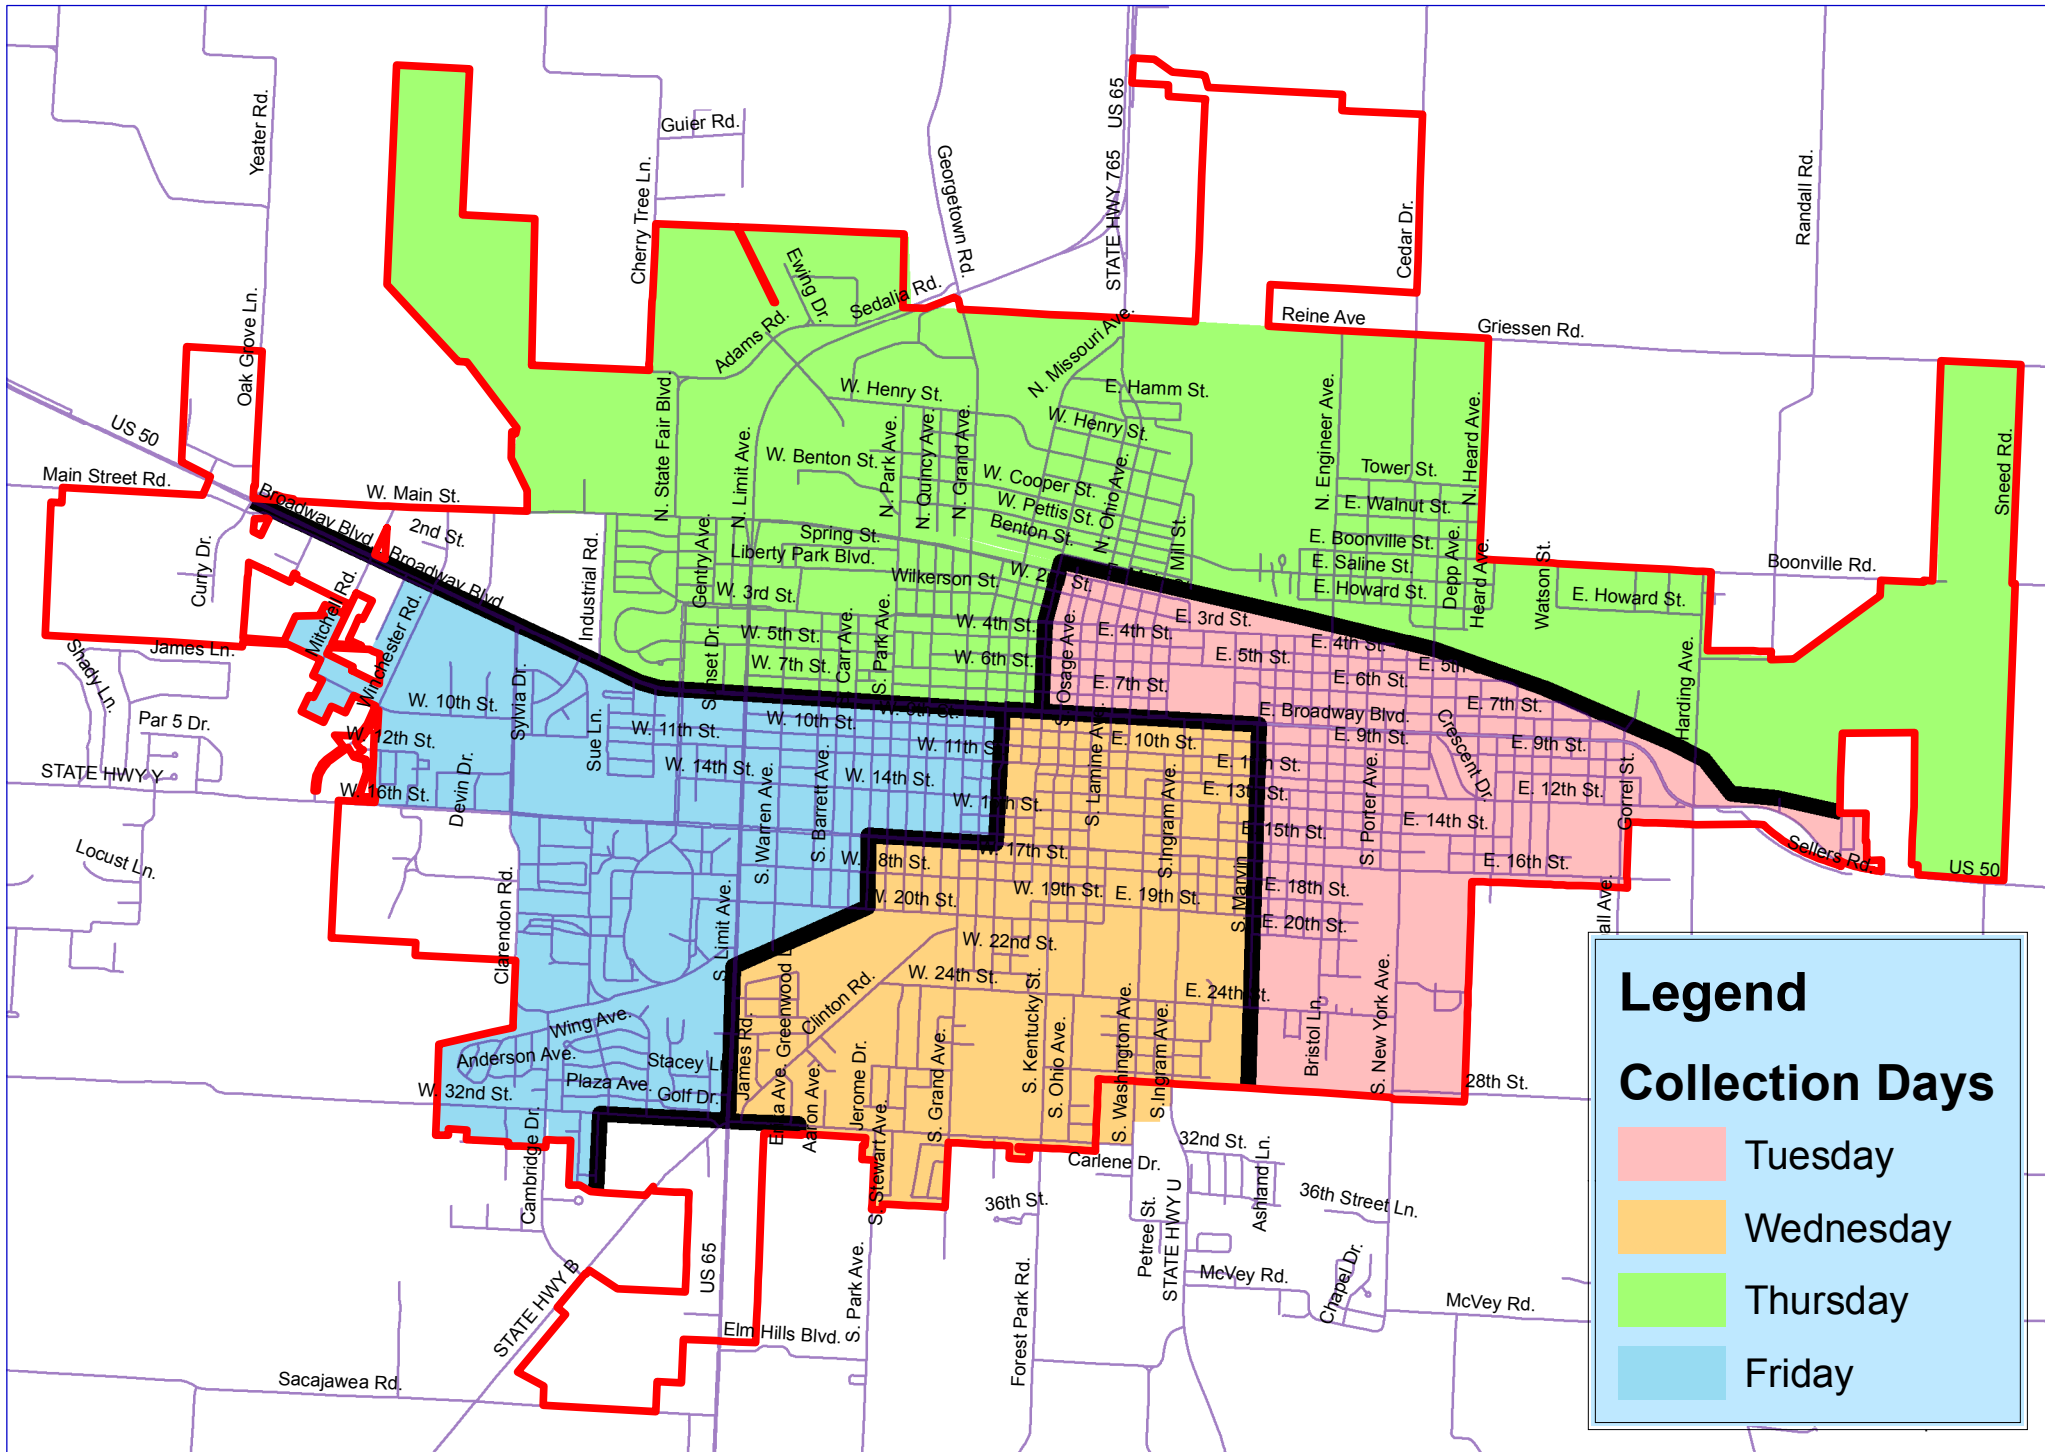

Recycling & Trash Collection Days

Legend

Collection Days

- Tuesday
- Wednesday
- Thursday
- Friday