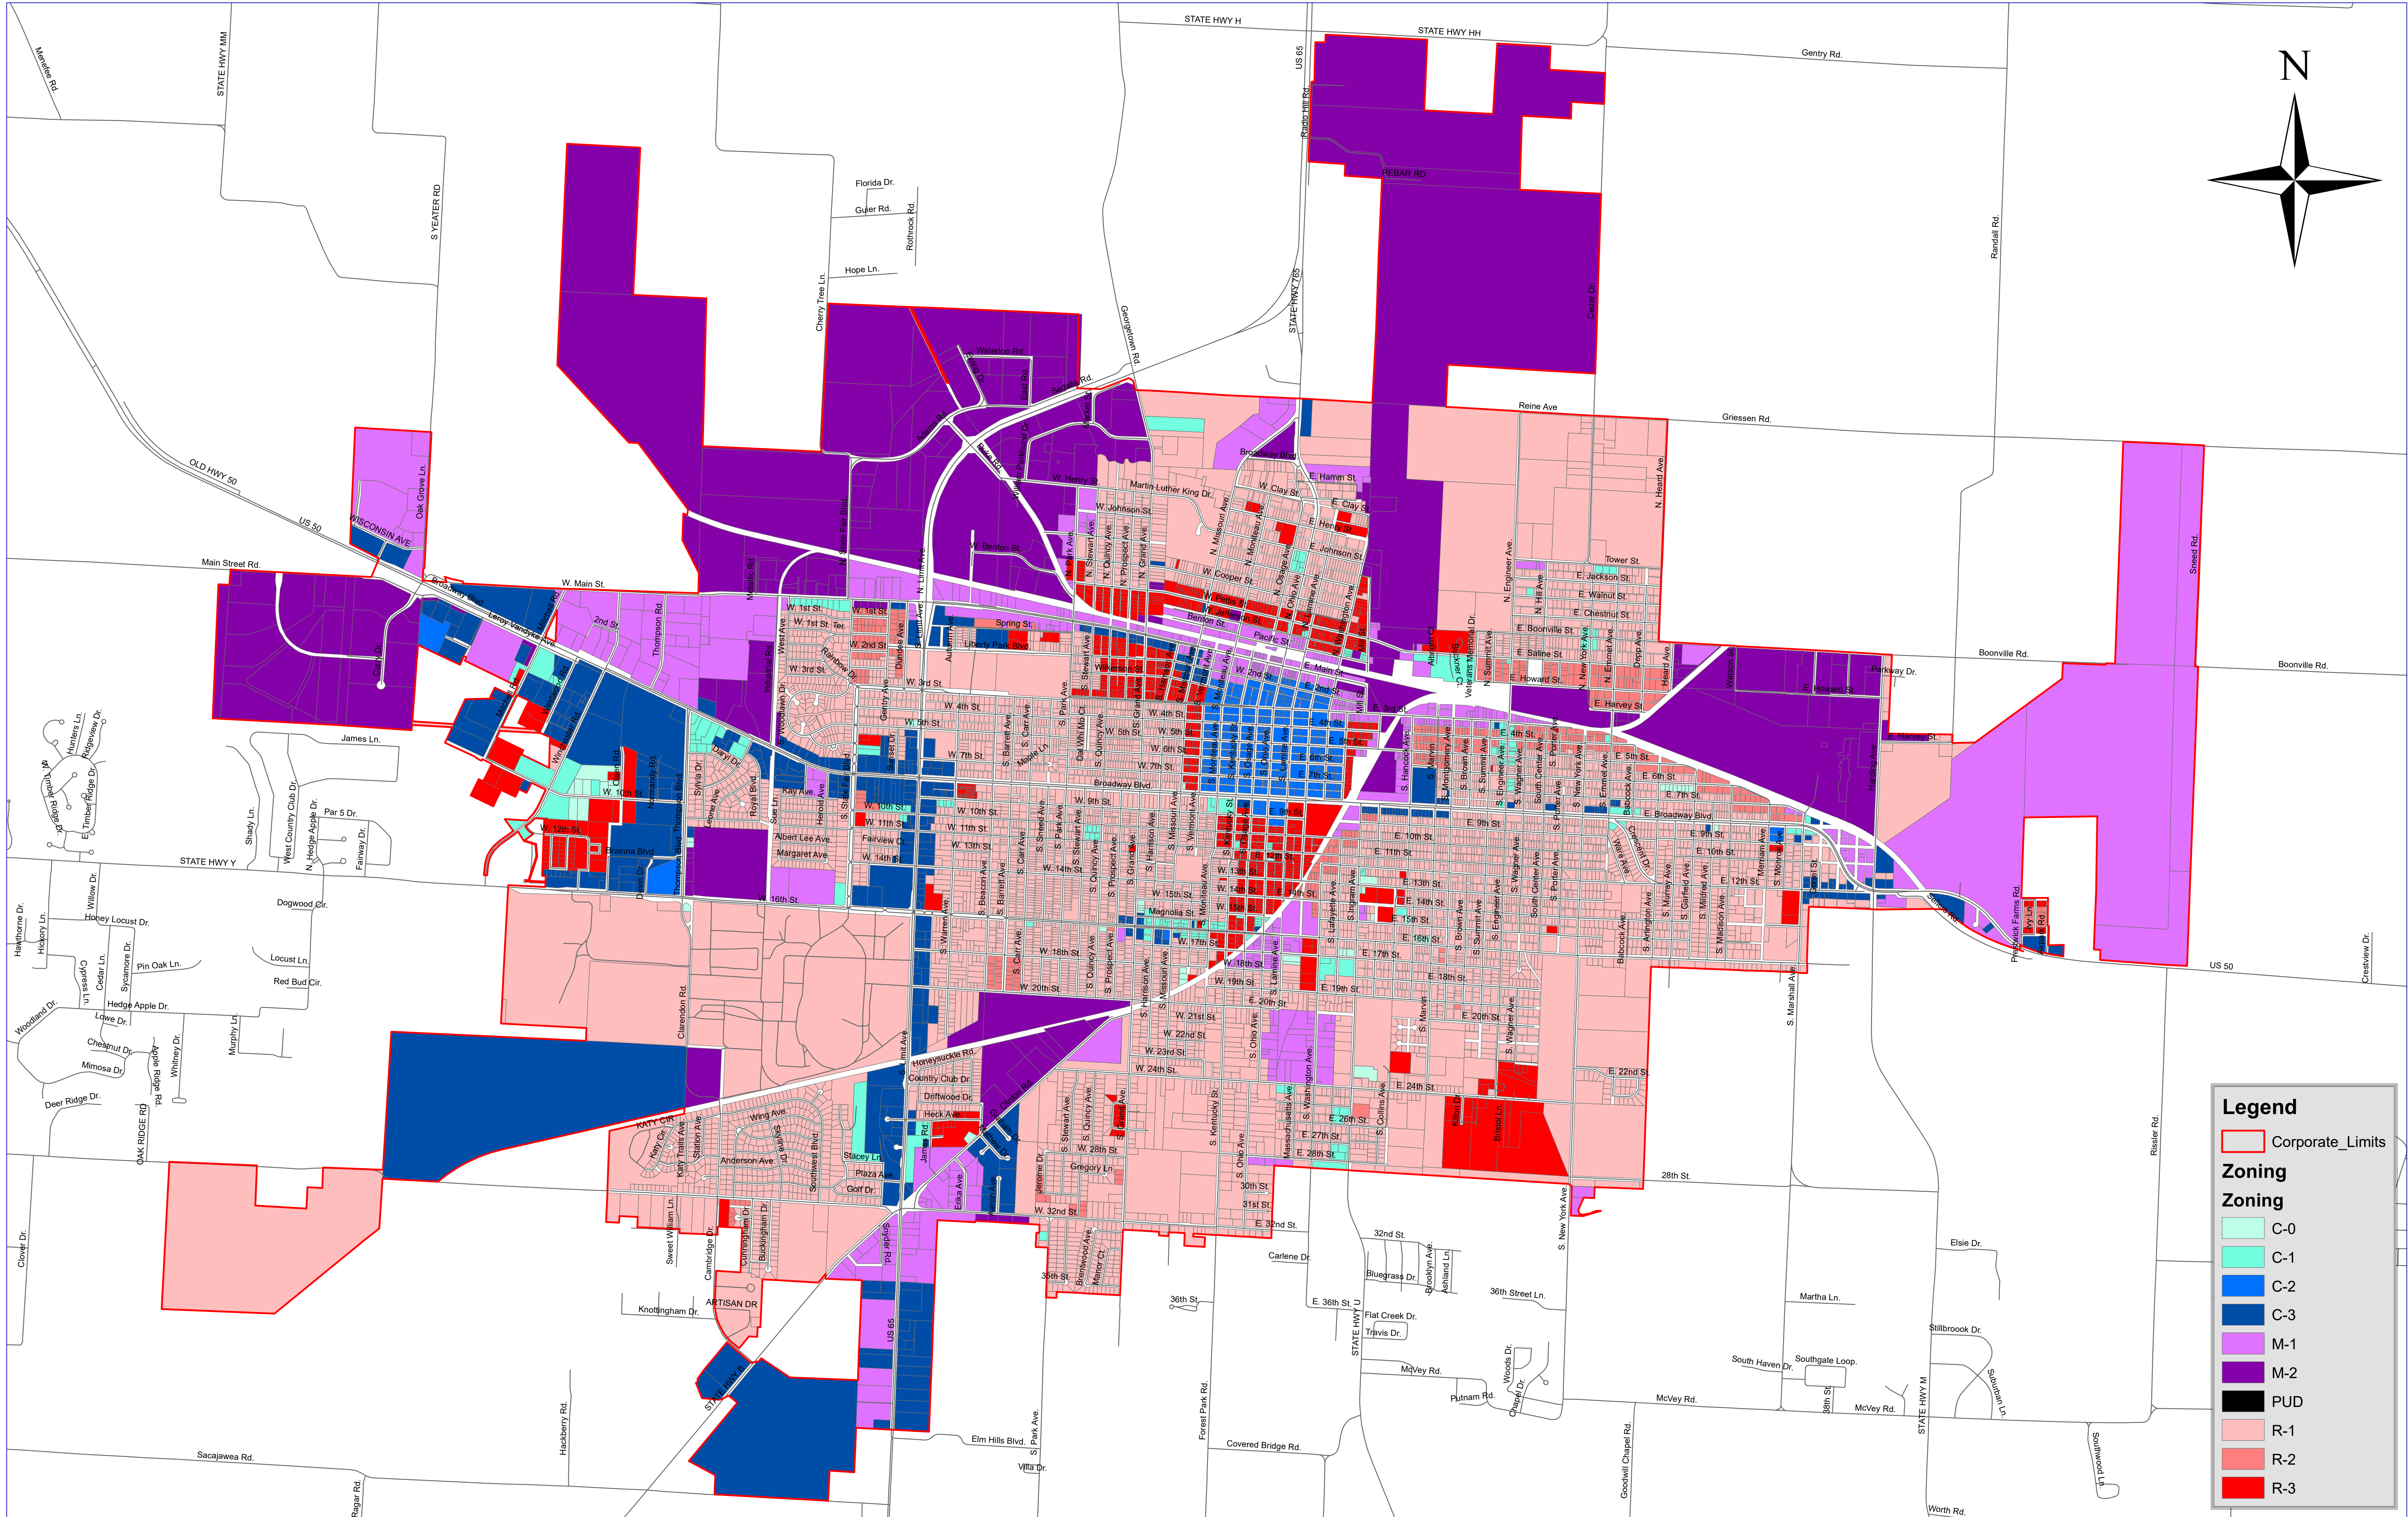

Map Created: 8-7-2023

# City of Sedalia Zoning

1 inch = 1,226 feet

**Legend**

- Corporate Limits
- Zoning
- Zoning
- C-0
- C-1
- C-2
- C-3
- M-1
- M-2
- PUD
- R-1
- R-2
- R-3